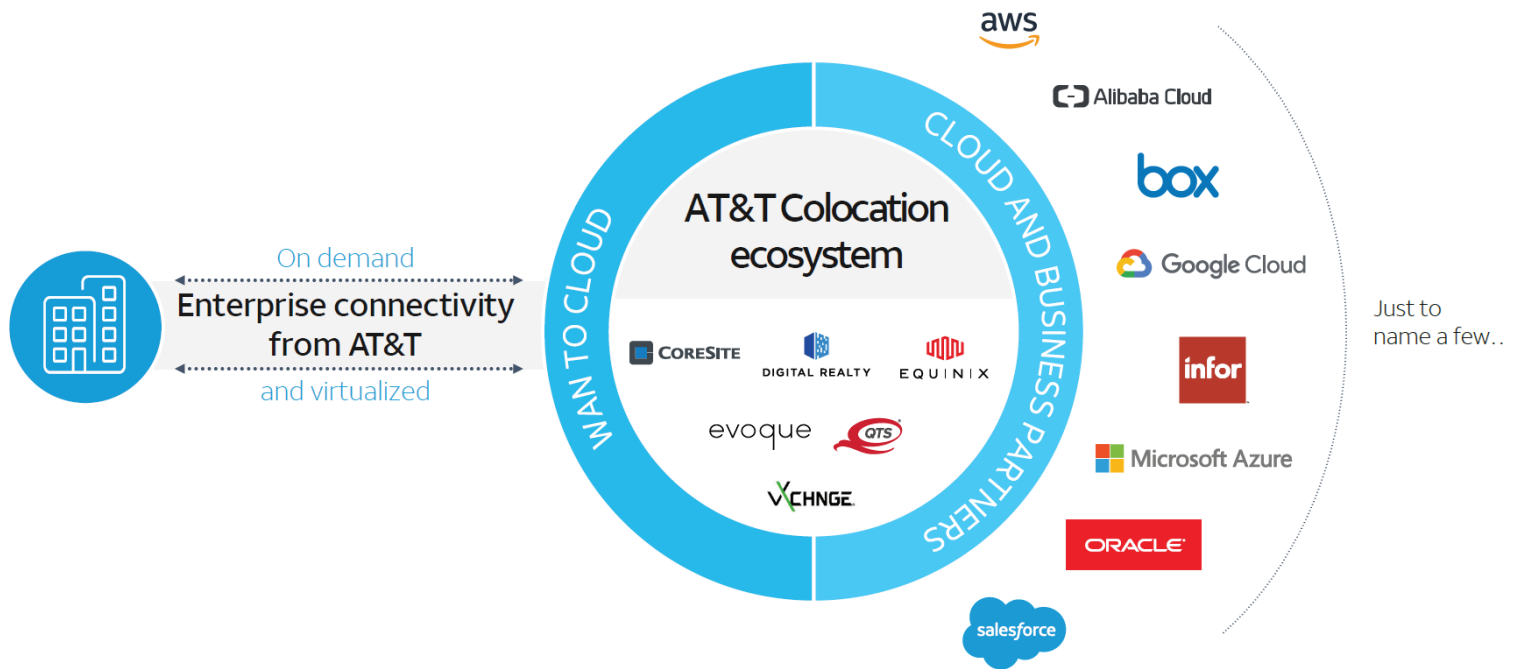

Potential Benefits

- Access 271 domestic facilities
- Utilize seamless inter-connection from your IT infrastructure to world-leading cloud providers and SaaS applications
- Support greater efficiency and performance with enhanced prebuilt network connectivity
- Avoid the complexities of managing in-house data centers

Features

- Enterprise-class reliability supported by third-party audit reports
- Robust power-density options
- Fast provisioning, low-latency, and on-demand network connections
- Scalable infrastructure
- Highly secure physical locations and global network
- Multiple industry certifications

Transform your network.

ACC Business can guide you through every aspect of network transformation, including:

- Technical Solution Design Support
- Installation Management
- On-line Orchestrator Portal
- Remote Monitoring & Management

Contact your ACC Business Solution Provider to learn more.